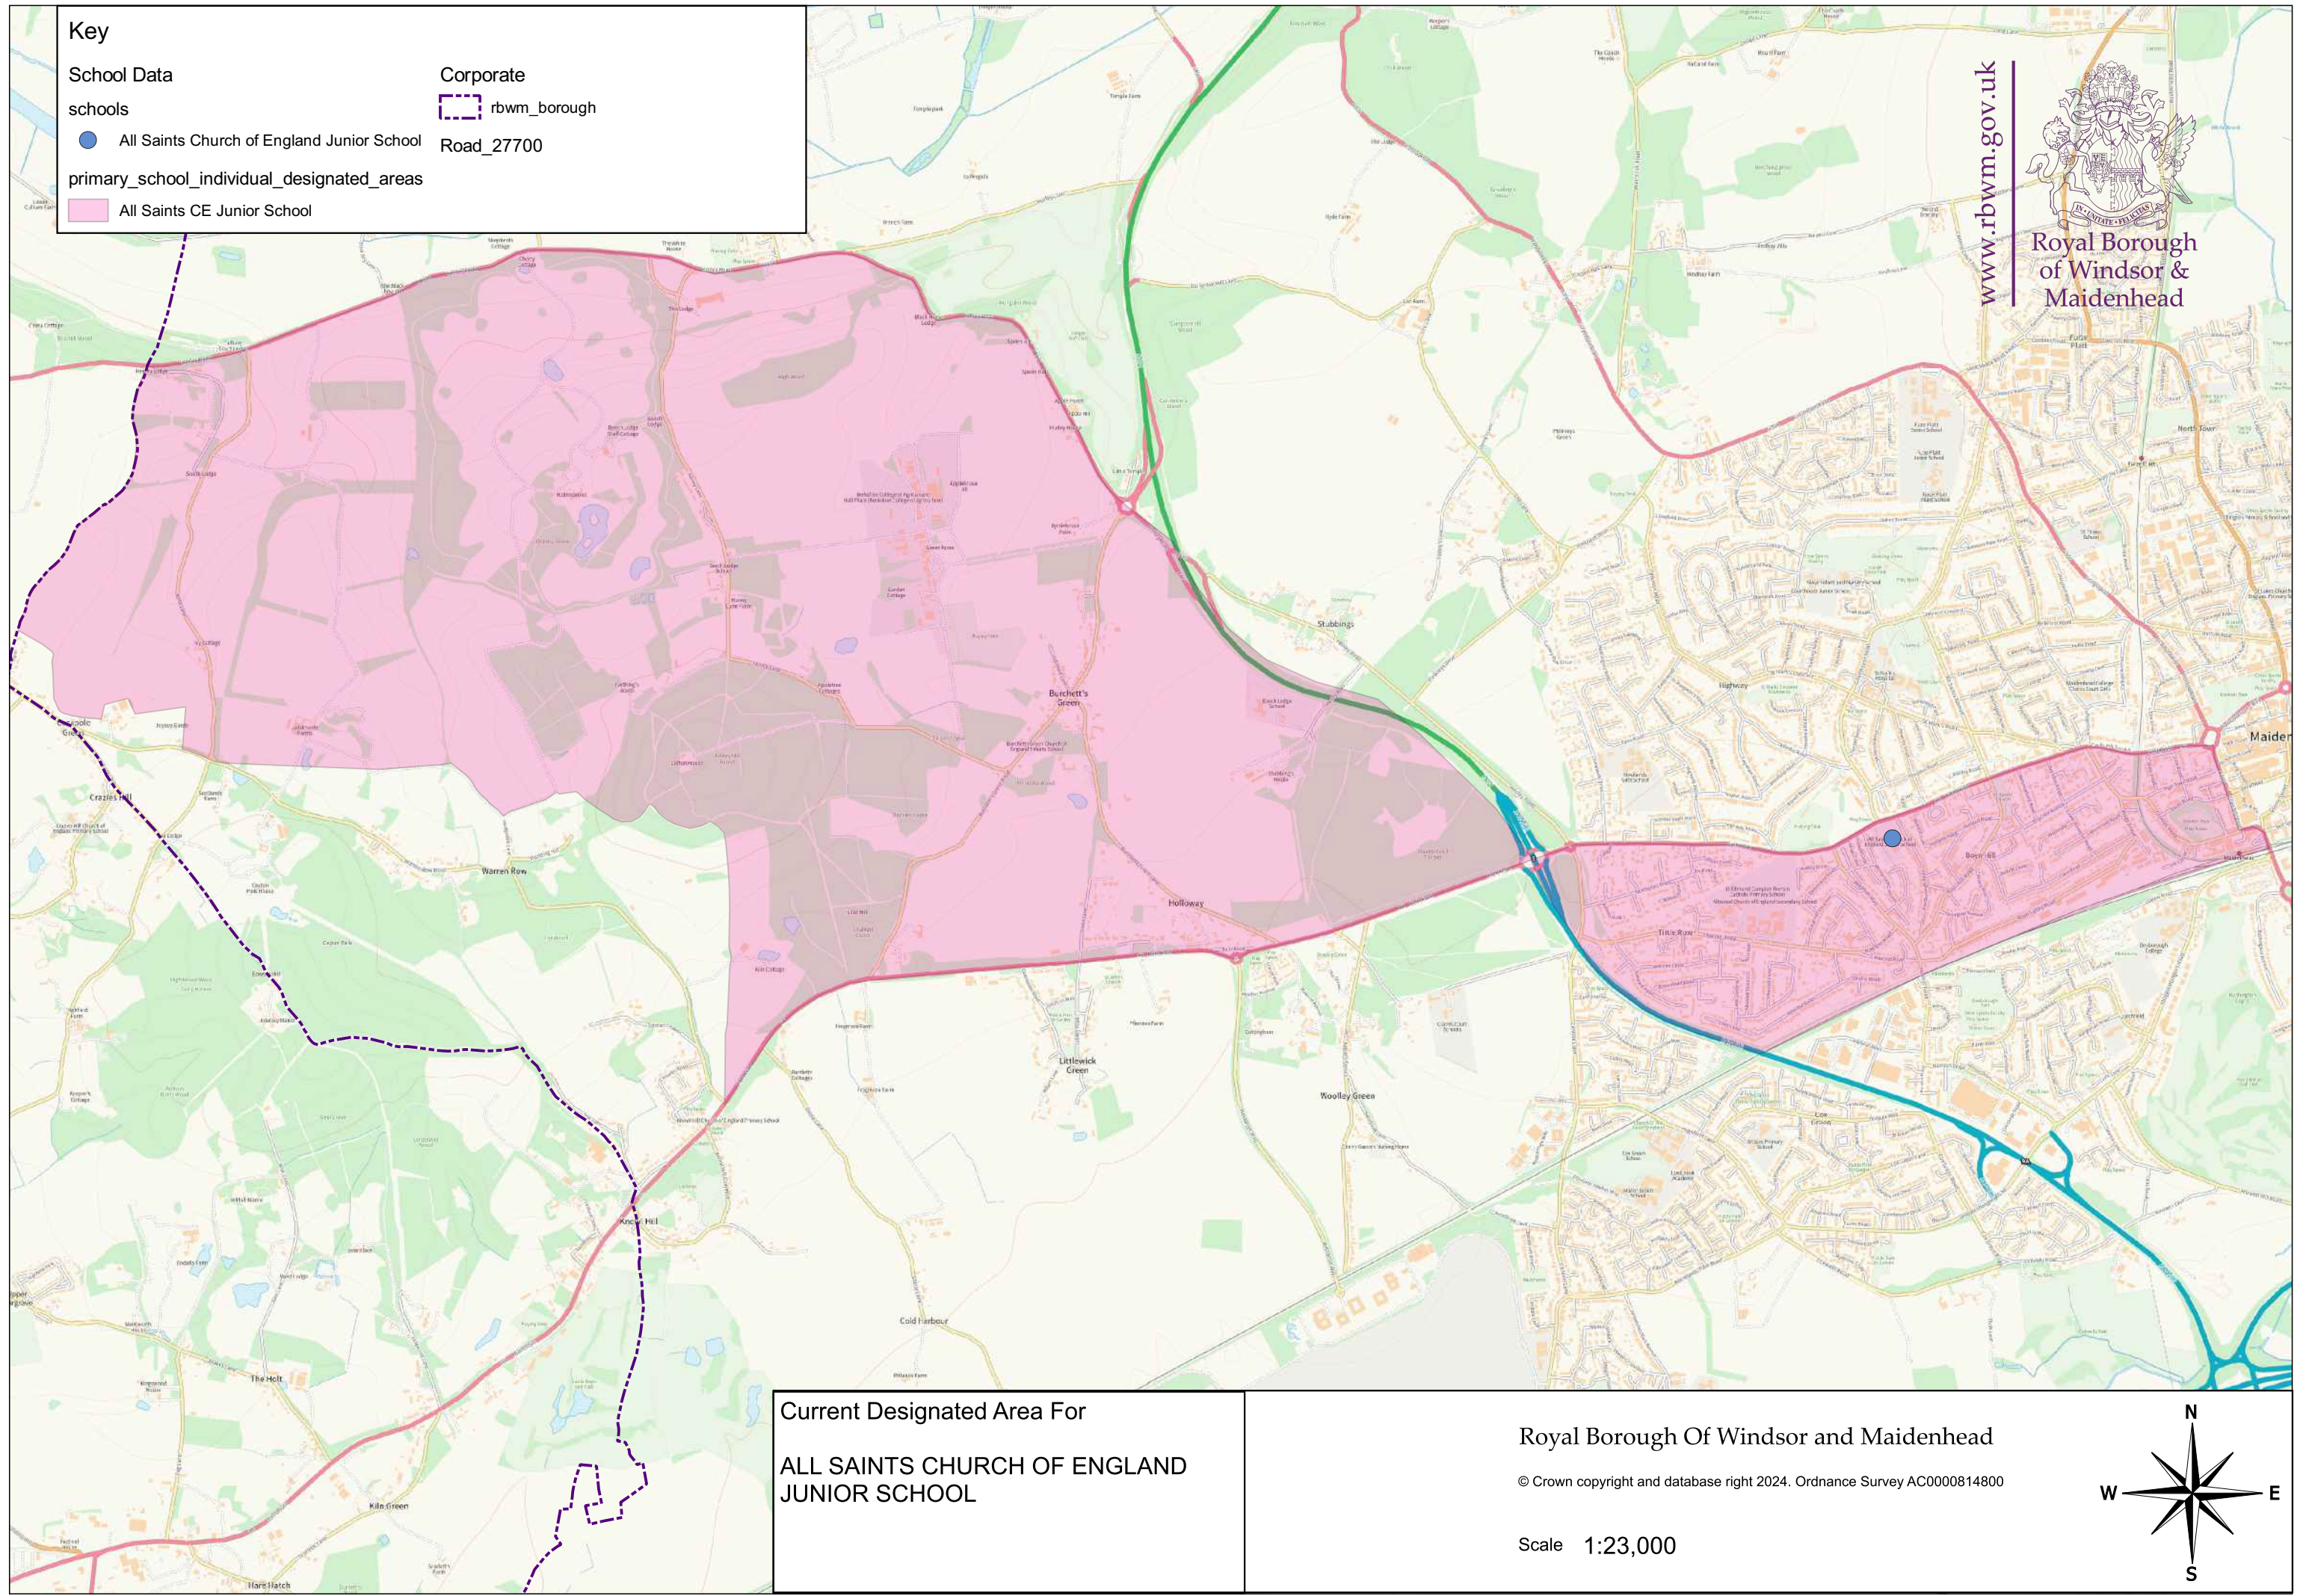

Key

School Data

- All Saints Church of England Junior School
- primary_school_individual_designated_areas
- All Saints CE Junior School

Corporate

- ▭ rbwm_borough
- ▬ Road_27700

www.rbwm.gov.uk

Royal Borough of Windsor & Maidenhead

Current Designated Area For
**ALL SAINTS CHURCH OF ENGLAND
 JUNIOR SCHOOL**

Royal Borough Of Windsor and Maidenhead

© Crown copyright and database right 2024. Ordnance Survey AC0000814800

Scale 1:23,000